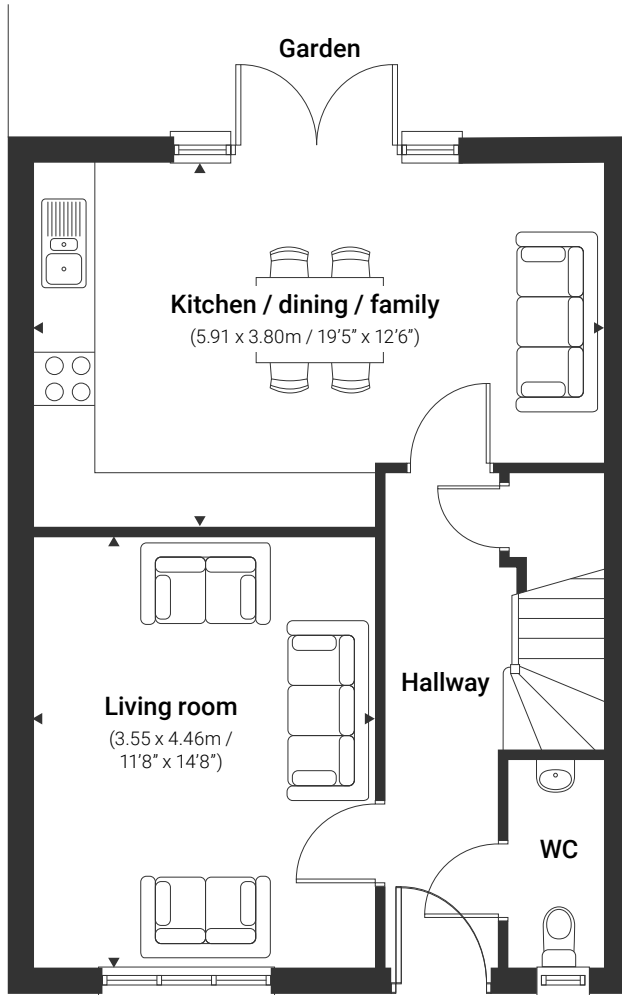

4 bedroom house

The Dee | Fletton Folly

1062 sq.ft / 98 sq.m
Parking | Unfurnished

Ground

First

These particulars were prepared from preliminary plans and specifications before the completion of the properties and are intended only as a guide. They may have been changed during construction and final finishes could vary. The dimensions are taken from the indicated points of measurement for guidance only and are an approximation. Images are indicative only.

S – Store

WC – Toilet

W – Wardrobe

Rental living by