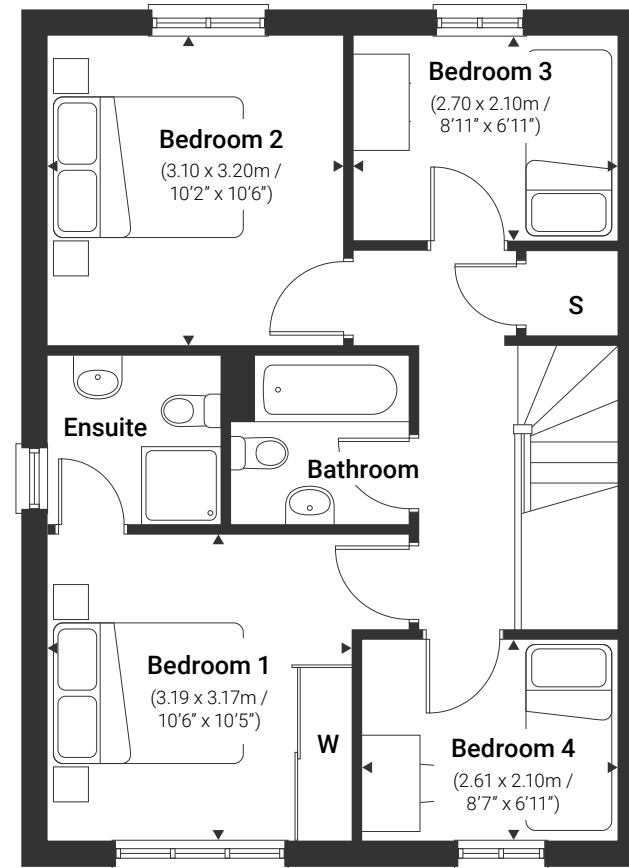

4 bedroom house

The Dee | Fletton Folly

1062 sq.ft / 98 sq.m
Parking | Unfurnished

Ground

First

These particulars were prepared from preliminary plans and specifications before the completion of the properties and are intended only as a guide. They may have been changed during construction and final finishes could vary. The dimensions are taken from the indicated points of measurement for guidance only and are an approximation. Images are indicative only.

S – Store

WC – Toilet

W – Wardrobe

Rental living by